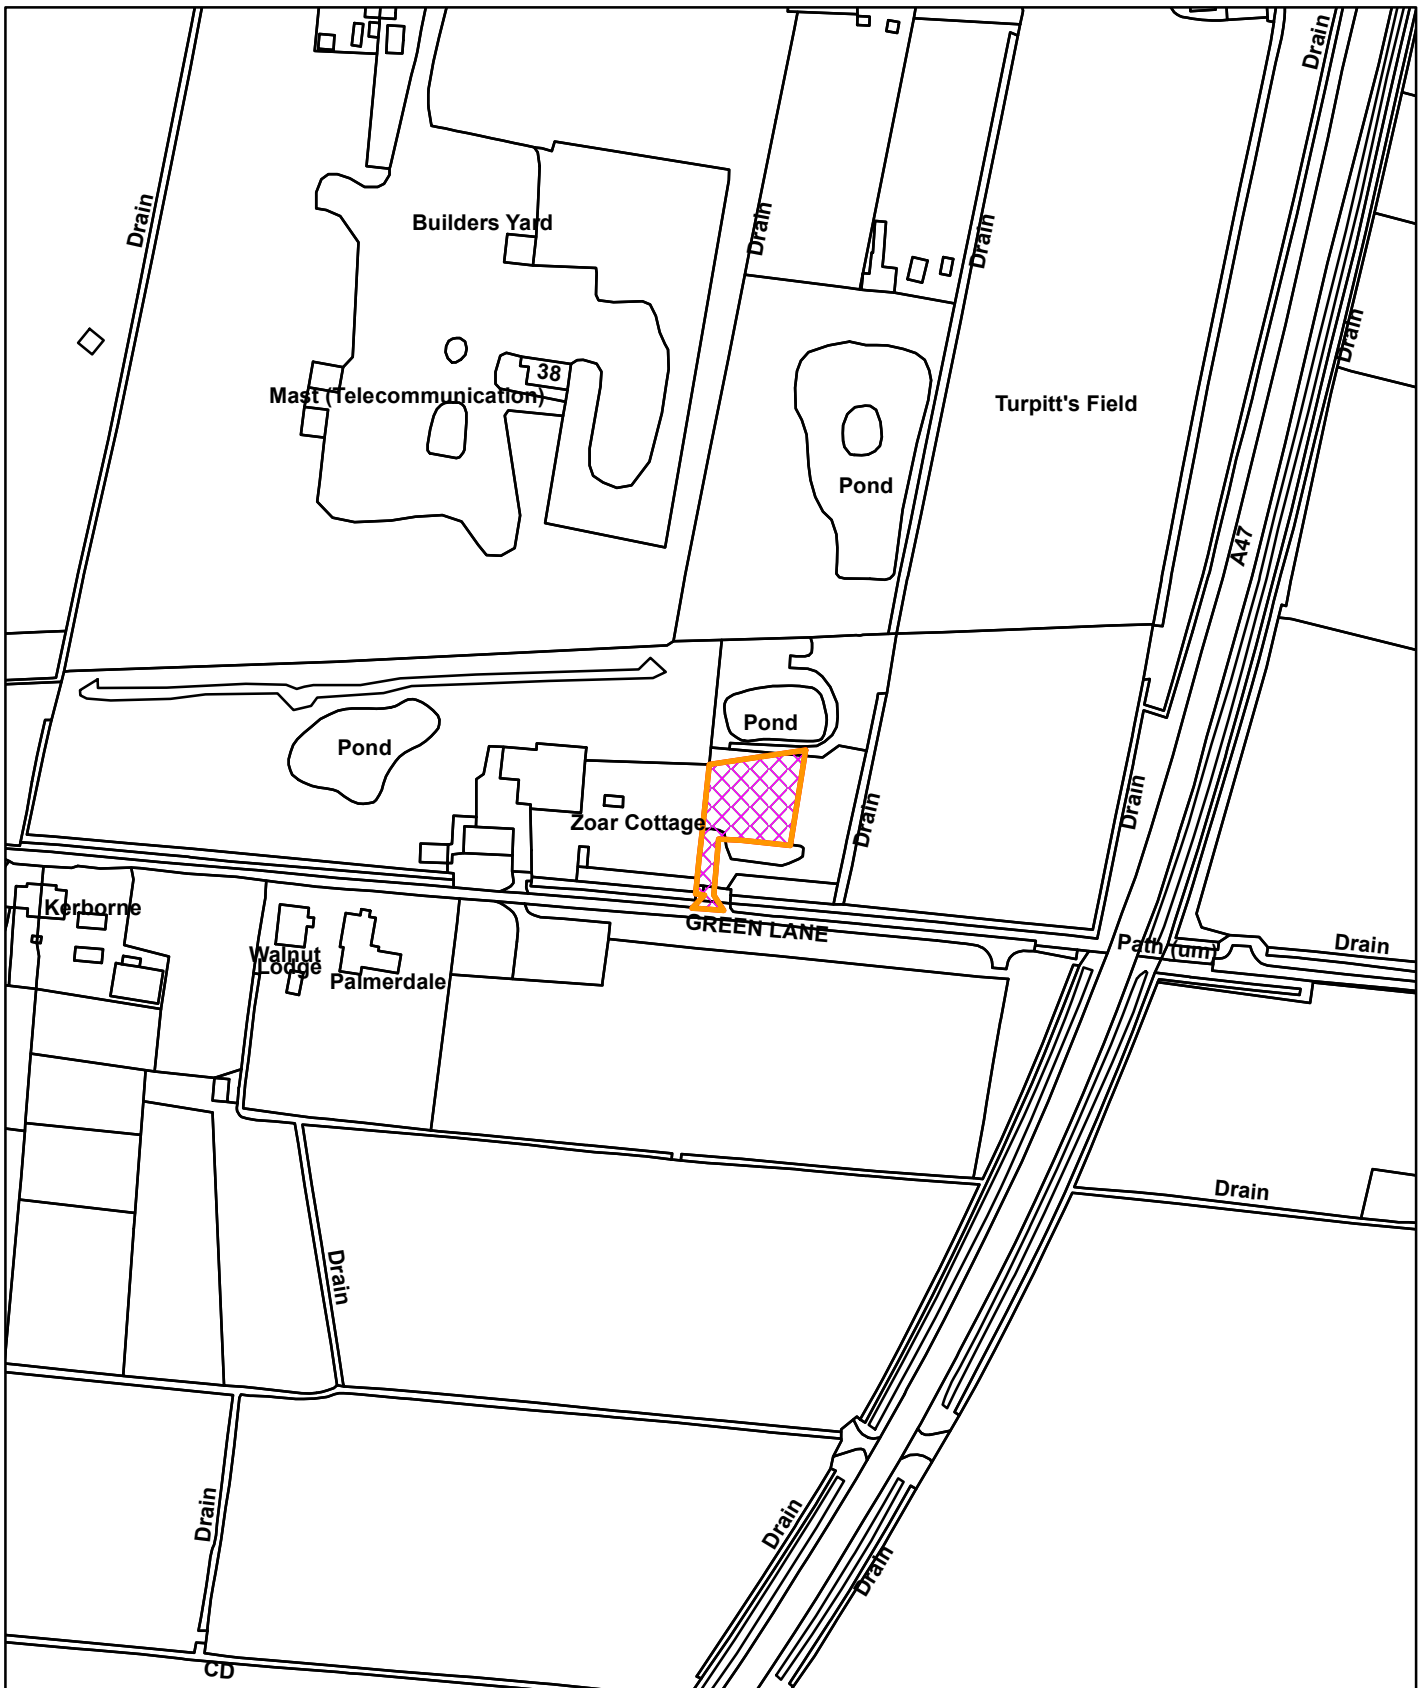

21/02311/F

Land and Ponds S of 52 Broadend Road, Green Lane, Walsoken, PE14 7BJ

© Crown copyright and database rights 2022
Ordnance Survey 100024314

23/11/2022